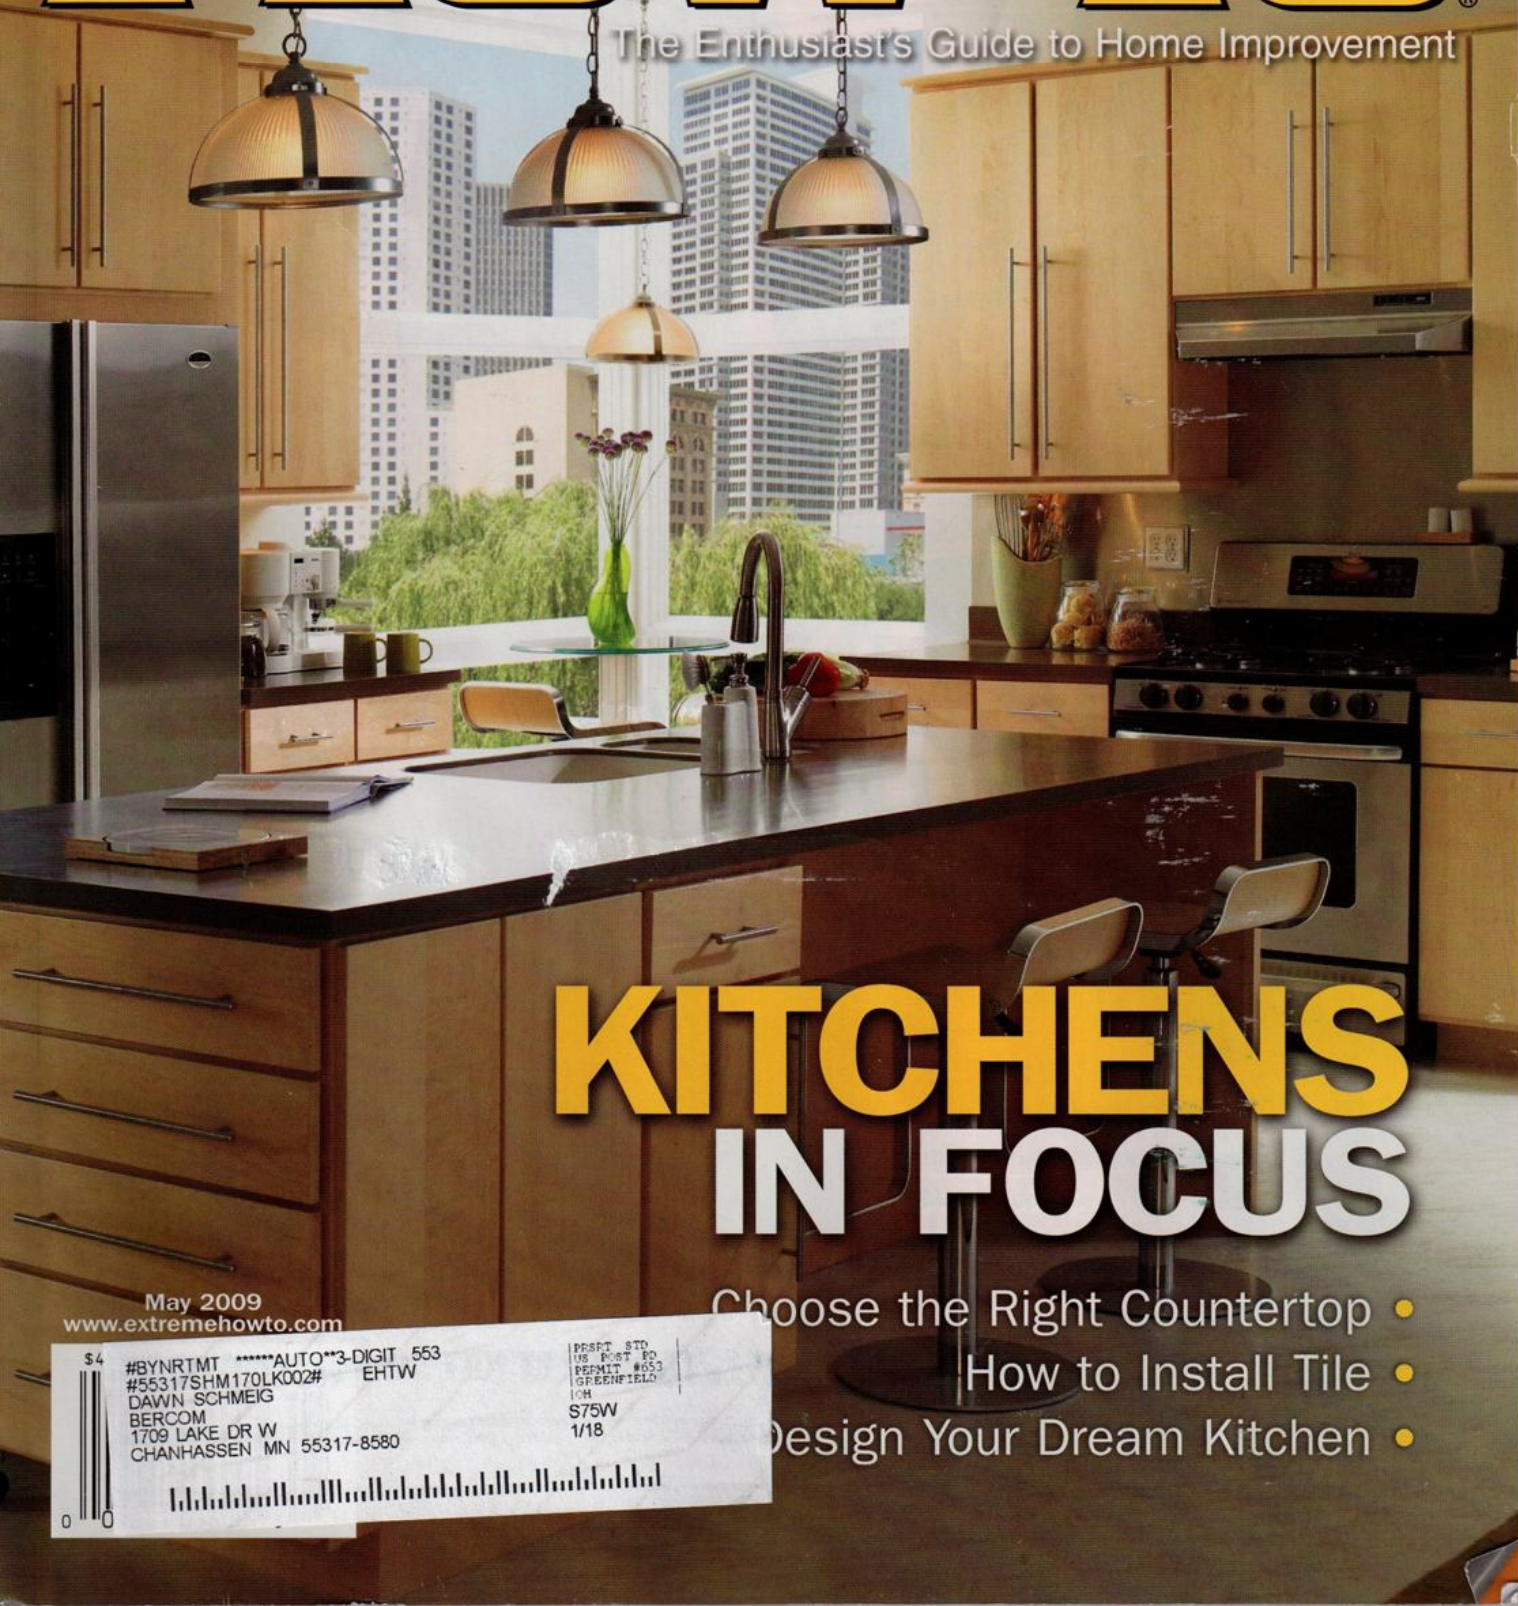

Extreme How-To®

The Enthusiast's Guide to Home Improvement

KITCHENS IN FOCUS

- Choose the Right Countertop •
- How to Install Tile •
- Design Your Dream Kitchen •

May 2009
www.extremehowto.com

\$4
#BYNRTMT *****AUTO**3-DIGIT 553
#55317SHM170LK002# EHTW
DAWN SCHMEIG
BERCOM
1709 LAKE DR W
CHANHASSEN MN 55317-8580